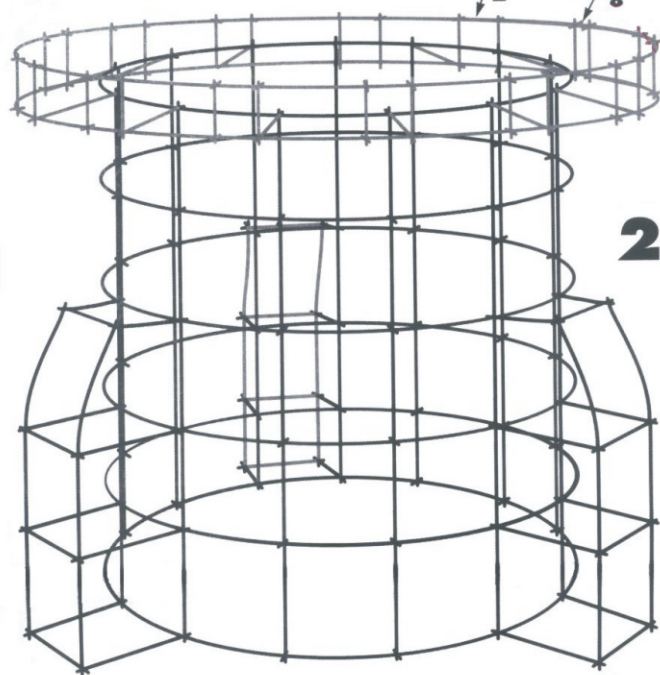

ROCKETSHIP