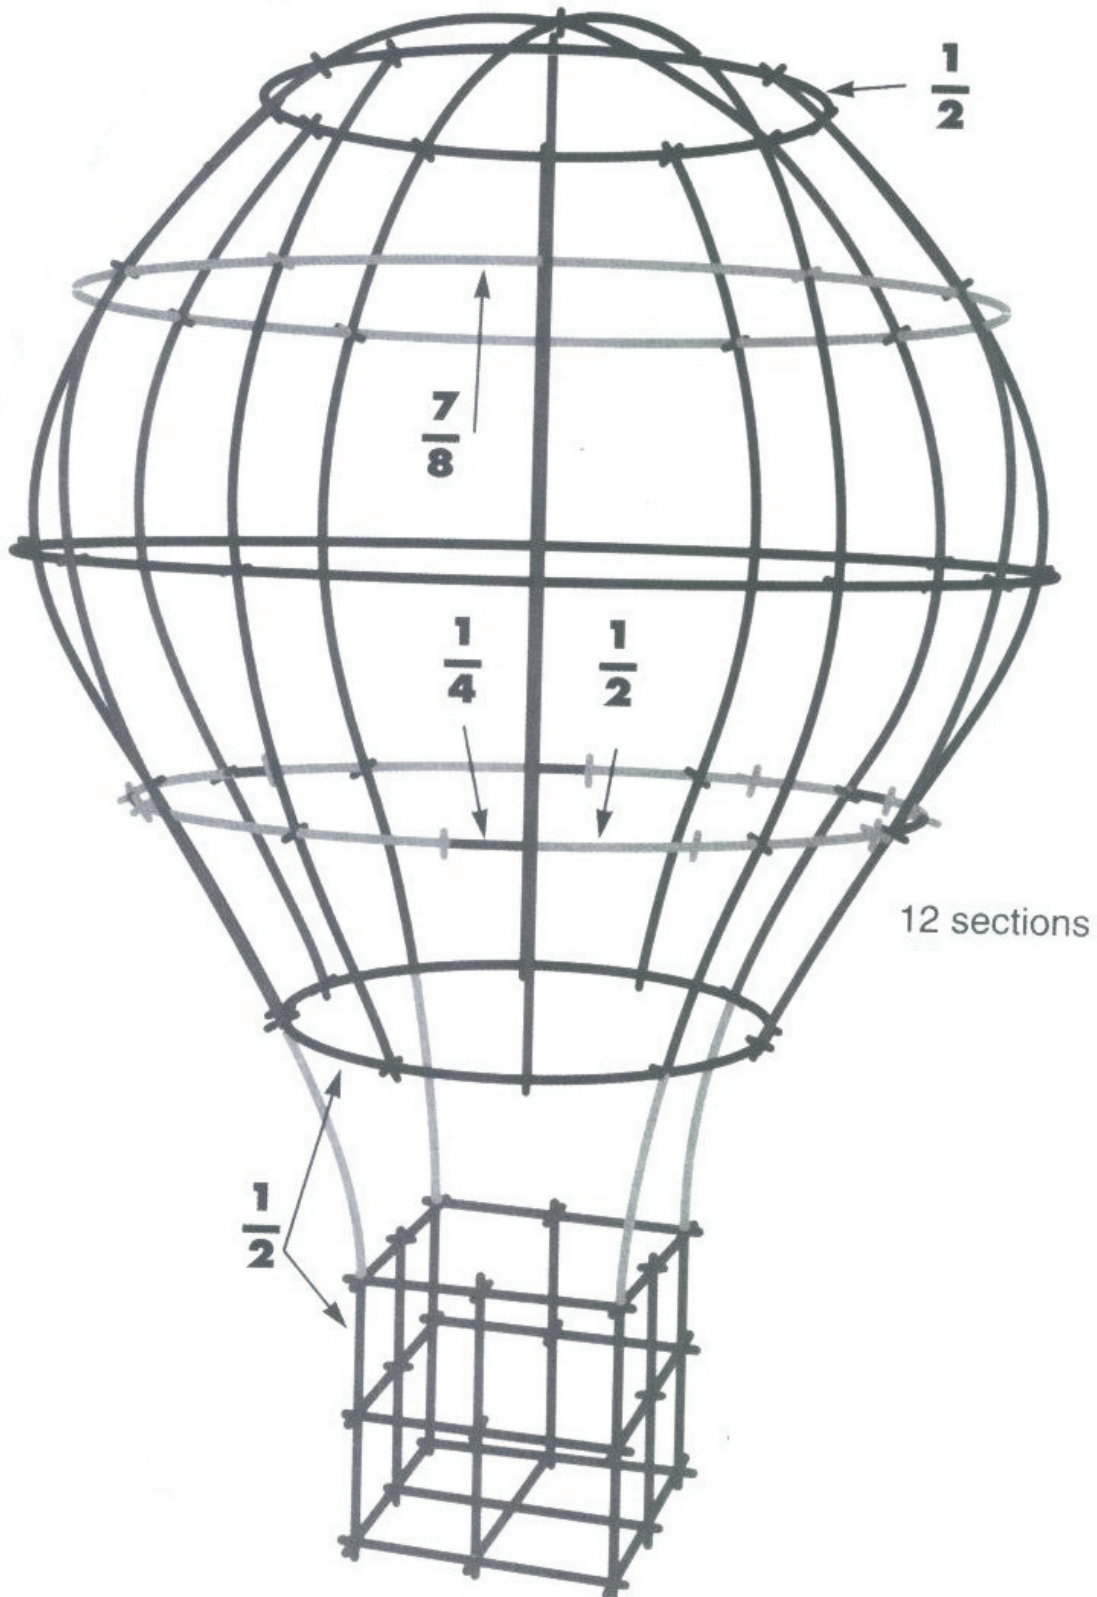

No. 6085

Straws and Connectors

WARNING:
CHOKING HAZARD—Small Parts

Not for children under 3 years

Build gigantic structures with durable straws and colorful connectors. Straws and connectors can be used to build structures such as monuments, airplanes, forts, boats and anything else you can imagine.

The straws are flexible, allowing you to make structures with bends and curves. Straws can also be easily cut to make more versatile structures.

Made in Canada

HOT AIR BALLOON

HOUSE

No cutting necessary.
Put a bedsheet over
your house and move
in!