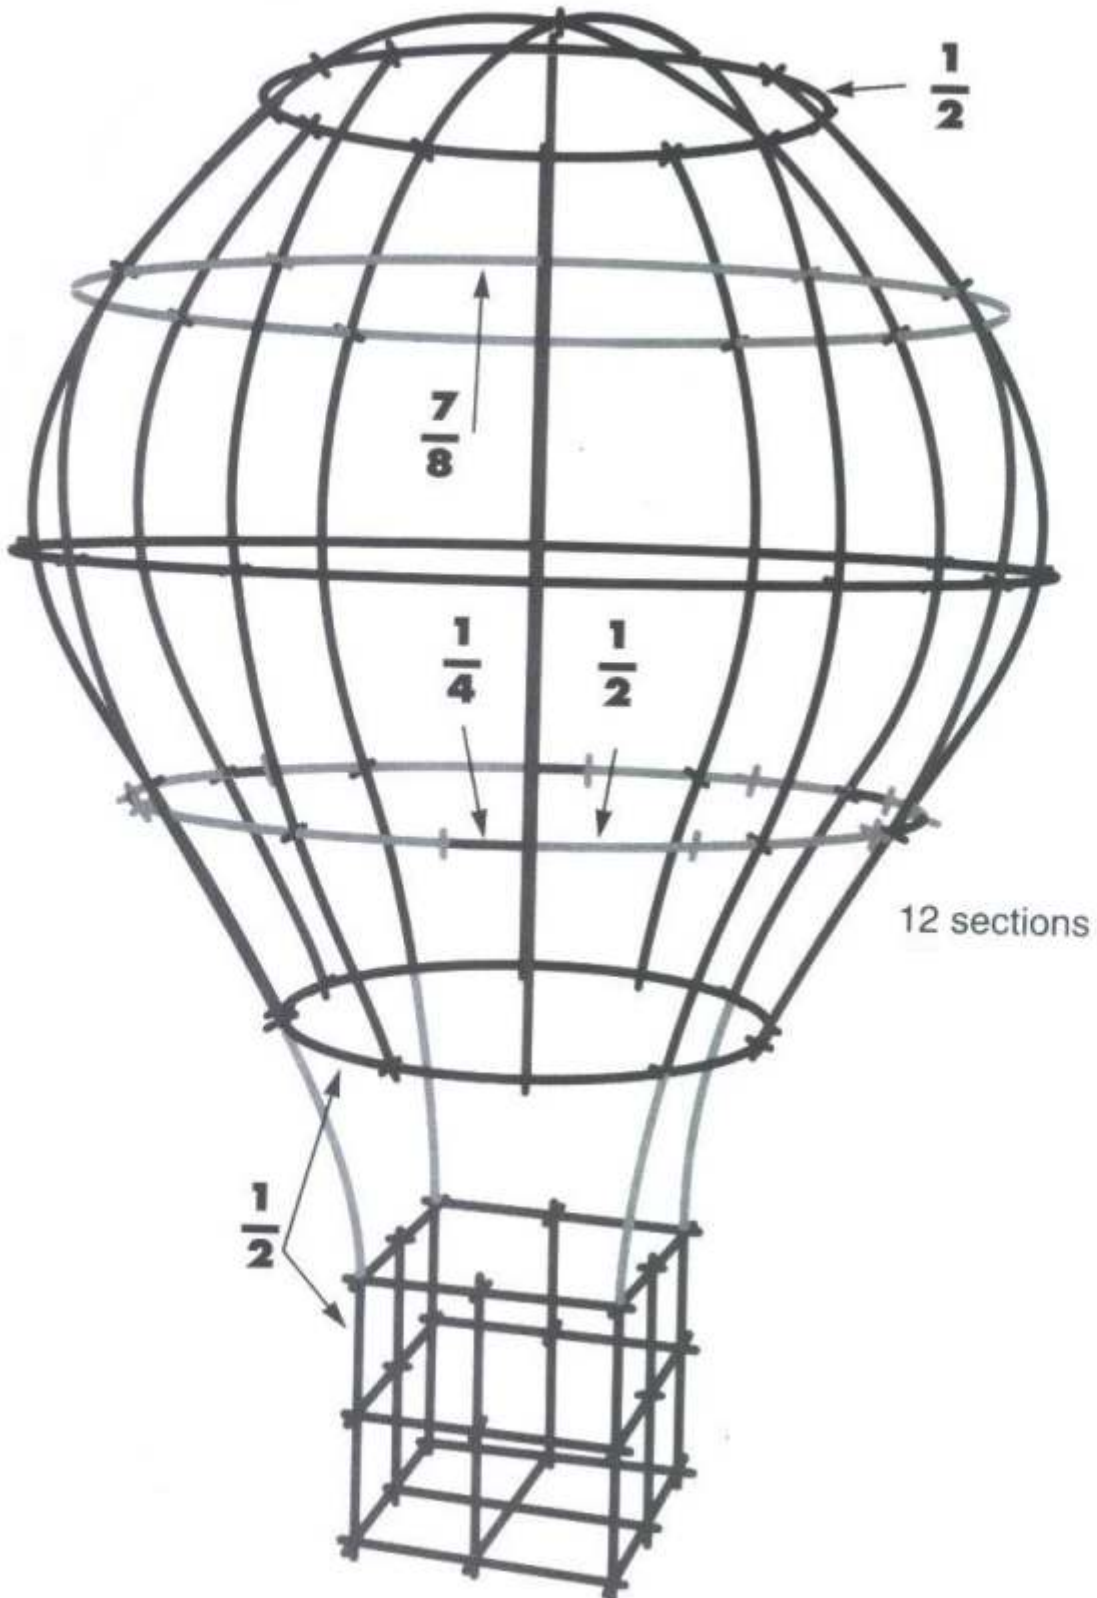

No. 6090

Straws and Connectors

WARNING:
CHOKING HAZARD—Small Parts

Not for children under 3 years

Build gigantic structures with durable straws and colorful connectors. Straws and connectors can be used to build structures such as monuments, airplanes, forts, boats and anything else you can imagine.

The straws are flexible, allowing you to make structures with bends and curves. Straws can also be easily cut to make more versatile structures.

Made in Canada

HOT AIR BALLOON

HOUSE

No cutting necessary.
Put a bedsheet over
your house and move
in!