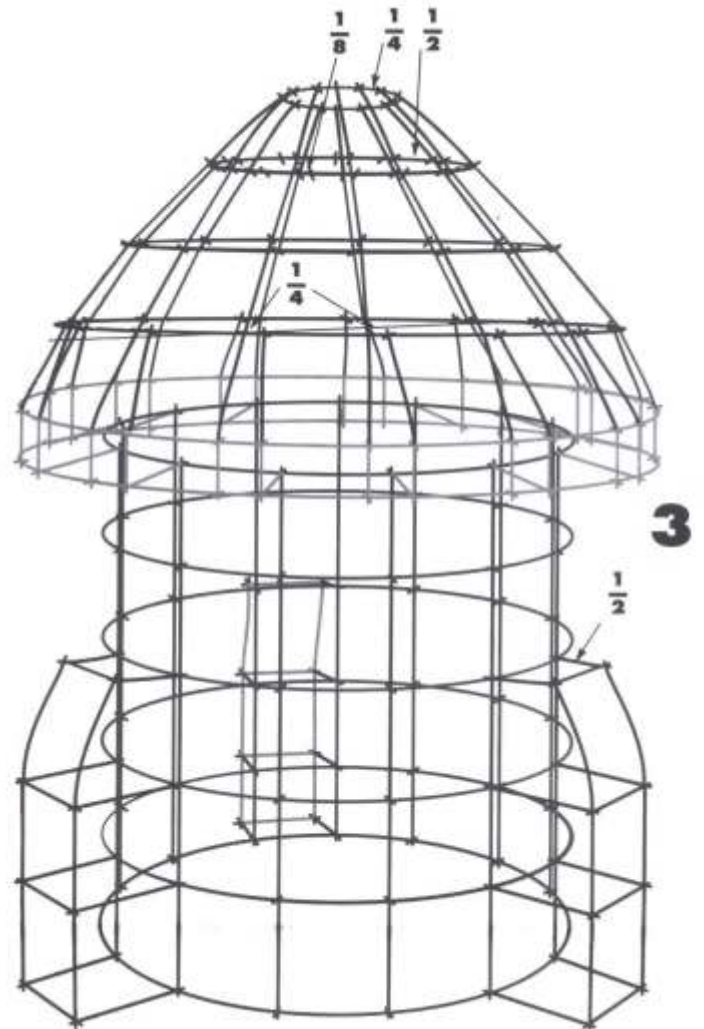

ROCKETSHIP